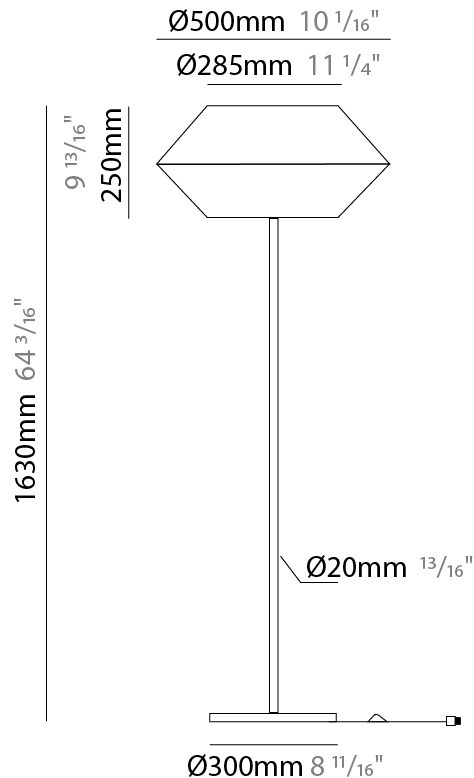

PROJECT	
TYPE	
SPECIFIER	
QUANTITY	
DATE	

UKELELE PORTABLE

D114016-

base number   Finish
Options

1. To build a product code in our configurator select the specify button on the base model # product page
2. To build a manual product code on this datasheet choose from the options listed below in blue font and add the suffix to the base model #

GENERAL

Series: Ukelele
Brand: Ole
Division: Design
Mounting Type: Portable
Mounting Location: Floor
Subcategory: Ambient

PHYSICAL

Shape: Cone
Diameter (mm): 500
Diameter (in): 19 11/16
Height (mm): 1630
Height (in): 64 3/16
Light Distribution: Direct
Weight (kg): 9
Weight (lbs): 19.8
Diffuser: Cord Shade - Beige/Black/Blue/Brown/Dark Green/Green/Gray/Lithium/Maroon/Marsala/Red/Silver/Stone/White
Fixture Finish: BEI / BLK / BLU / COG / DGN / GRY / MRN / MOC / MUS / OLV / SIL / STN / TER / WHI
Holder Finish: Granulated White
Fixture Material: Fabric Cord / Metal
Upon Request: Other fabric cord colors available upon request (see downloadable finish chart)

ELECTRICAL

Number of Lamps: 1
Lamp Type: LED Retrofit
Lamp Shape: A19
Bulb Included: Bulb Not Included
Max. Wattage Per Lamp (W): 15
Lamp Base: E26
Input Voltage (V): 120
Upon Request: 277Vac / GU24

LED

OPTICAL

RATINGS AND CERTIFICATIONS

Certified By: Certified for North American Standards
IP rating: IP20